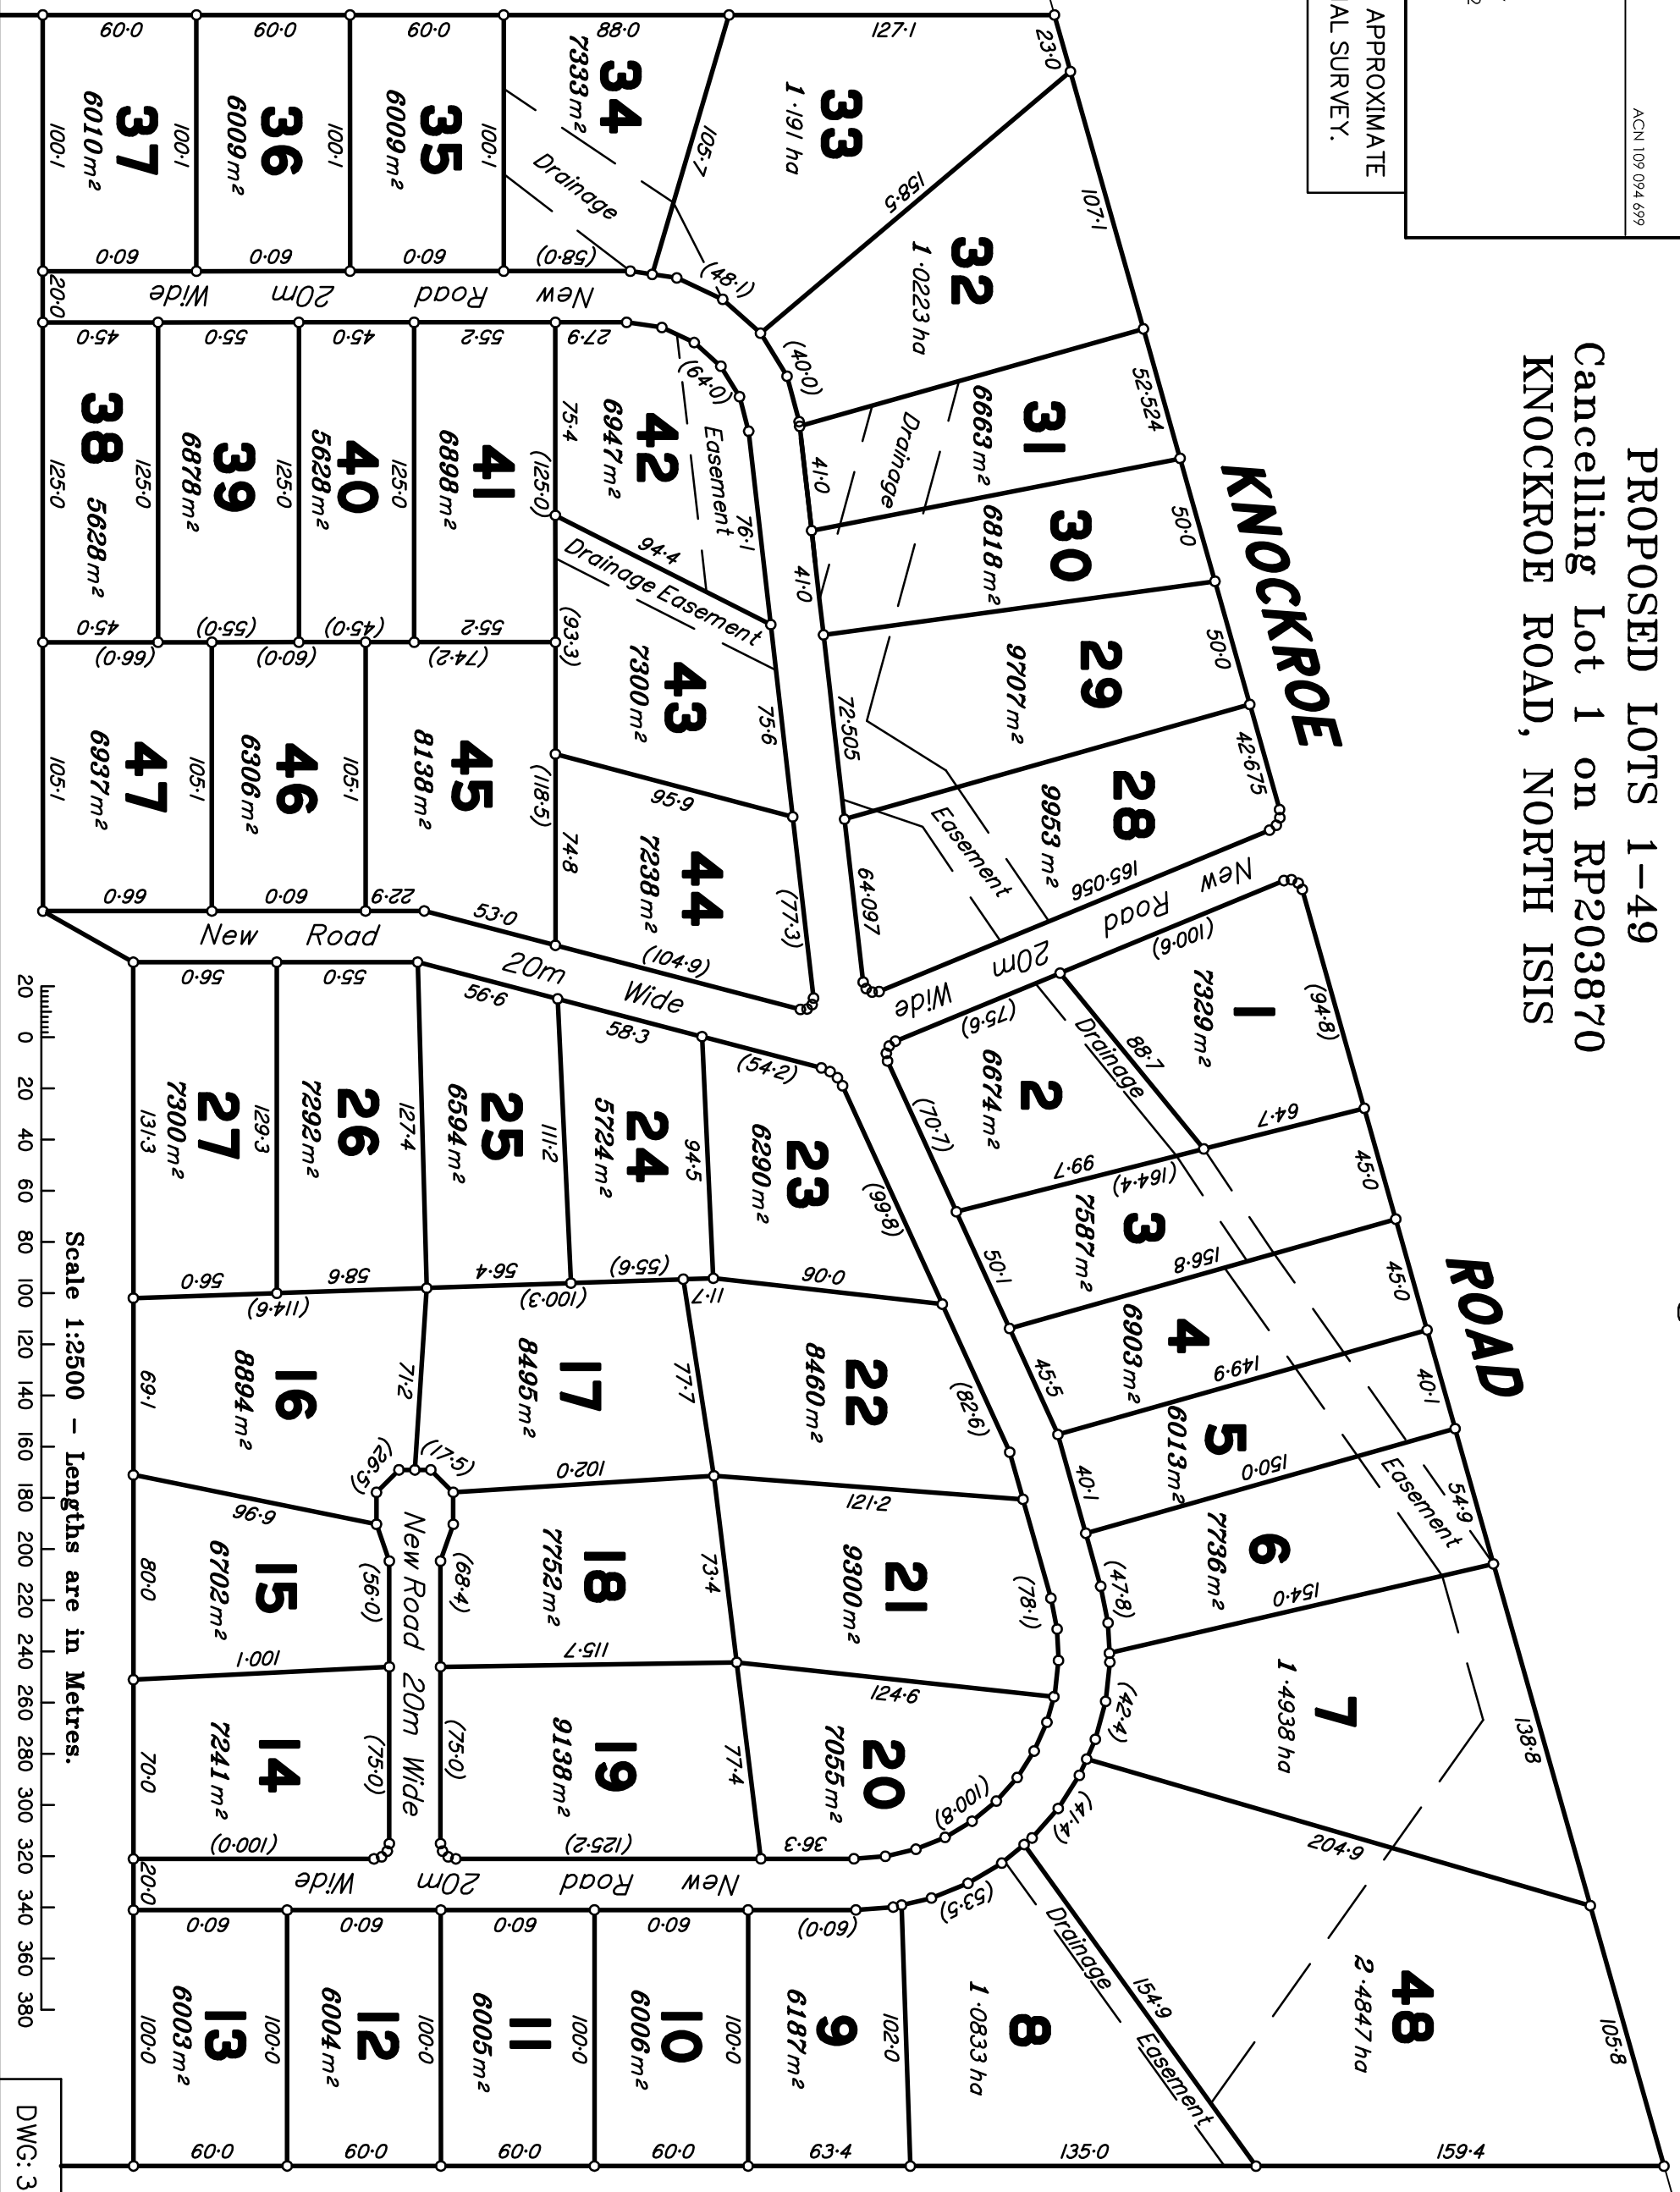

DIMENSIONS & AREAS ARE APPROXIMATE
ONLY & SUBJECT TO FINAL SURVEY.

”CHILDERS SHINING”

PROPOSED LOTS 1-49
Cancelling Lot 1 on RP203870
KNOCKROE ROAD, NORTH ISIS

Stage 1 : Lots 1-23, 44, 28 & 48
Stage 2 : Lots 24-27, 29-43 & 45-47

DWG: 3388